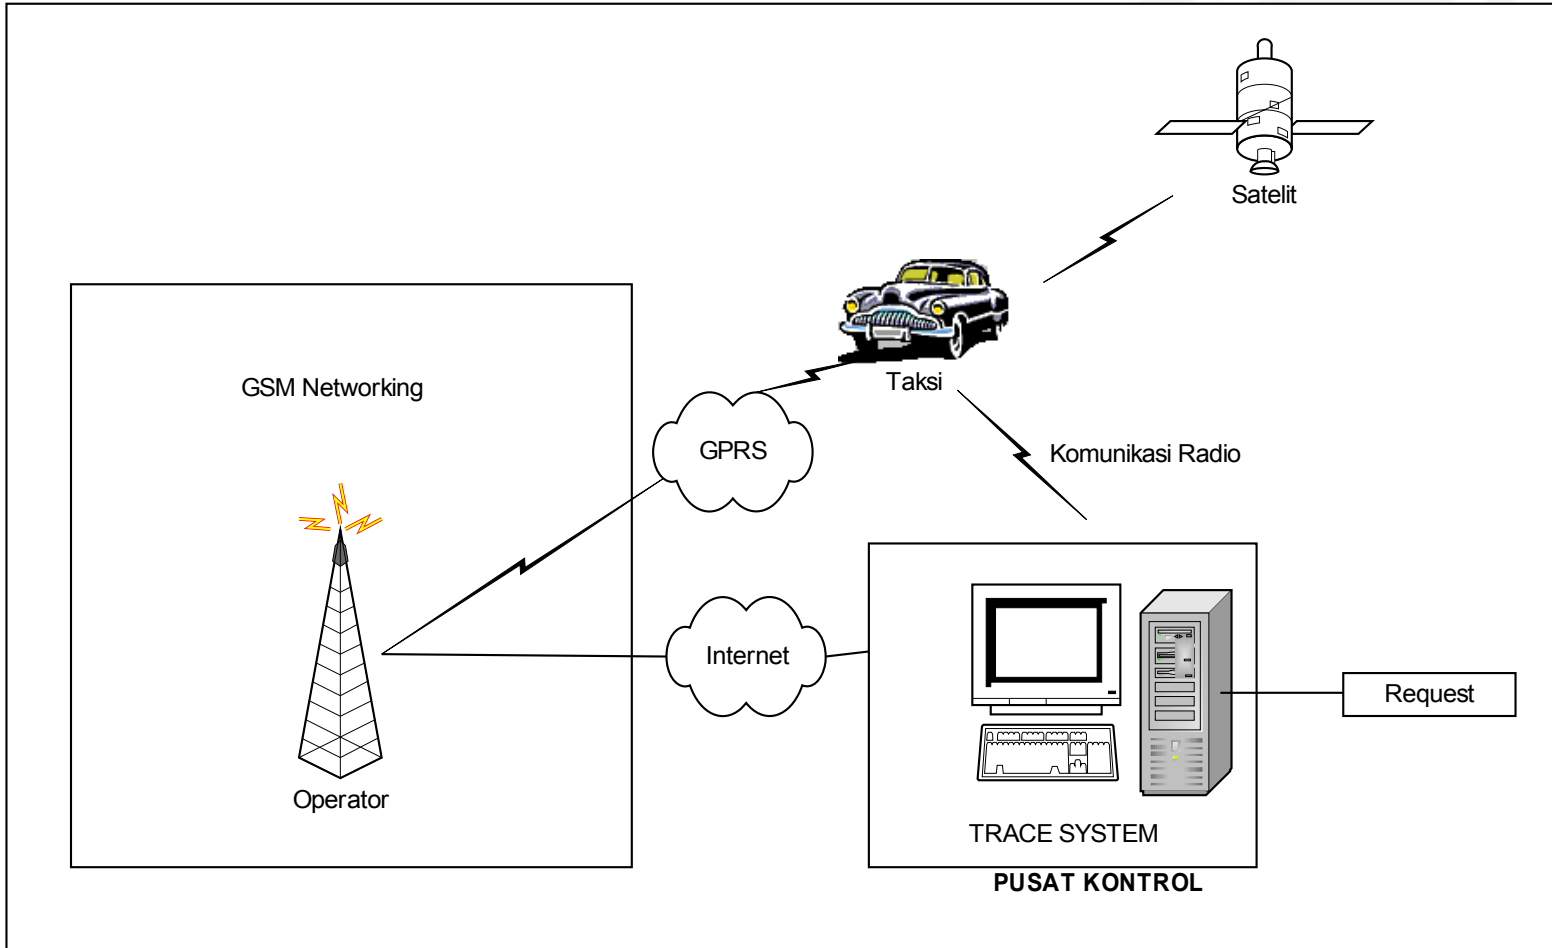

305 Alexandra Road #05-12
Vantage Automotive Centre,
Singapore 159942

General Struktur