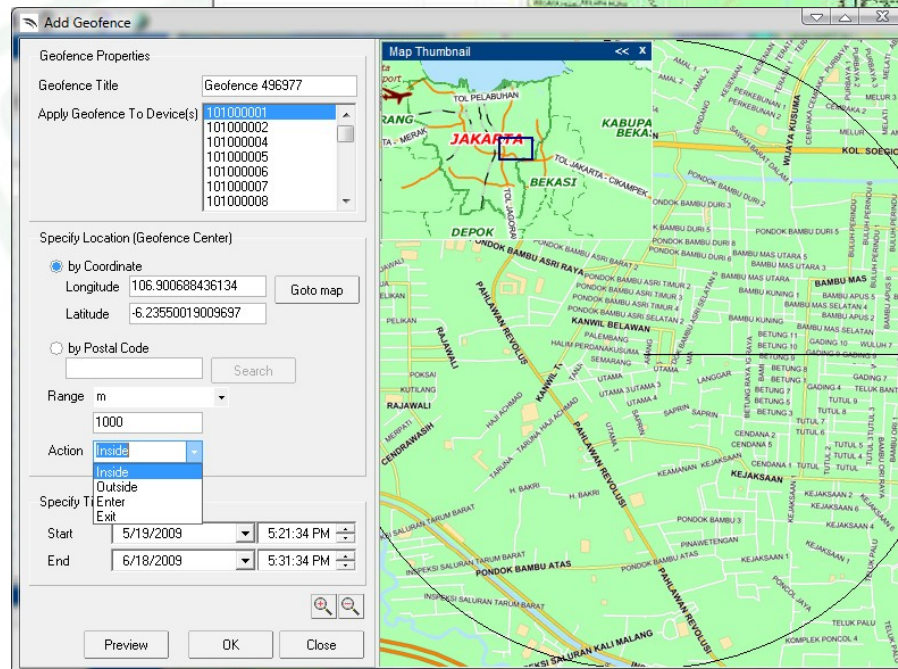

305 Alexandra Road #05-12
Vantage Automotive Centre,
Singapore 159942

Fungsi Standar Tracking

- Geofence
- Message Alert
- Playback History
- SMS Alert