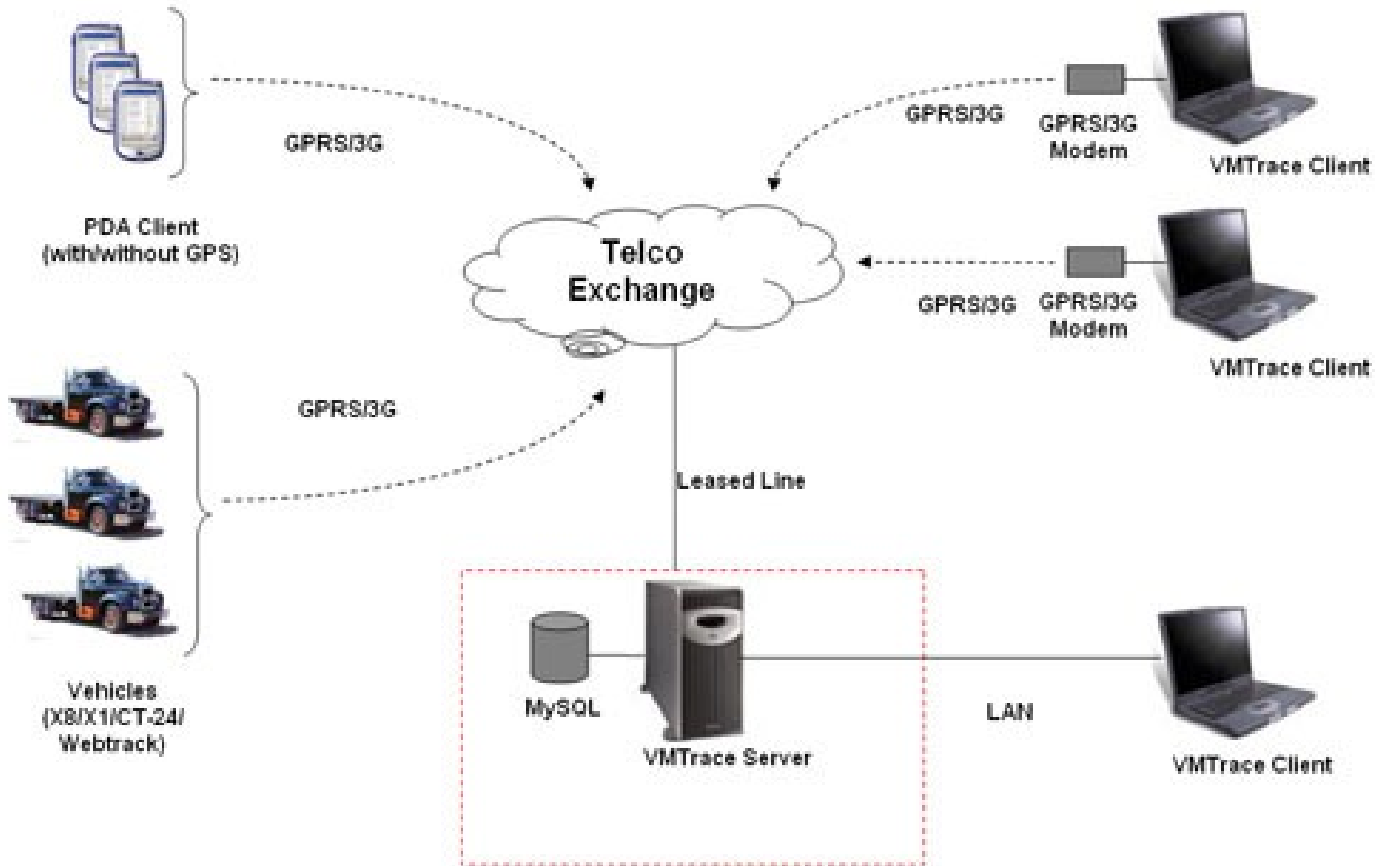

305 Alexandra Road #05-12
Vantage Automotive Centre,
Singapore 159942

Client Server

Tracking Location Realtime

305 Alexandra Road #05-12
Vantage Automotive Centre,
Singapore 159942

The screenshot displays a real-time location tracking application window titled "Trace Client". The interface includes a menu bar (File, Edit, Find, View, Tools, Gps, Help), a toolbar with various icons, and a "Device Manager" panel on the left. The "Device Manager" panel shows a list of tracked devices with their IDs (e.g., 101000040, 101000050, 101000051, etc.) and a "Devices Legend" at the bottom left. The main area is a map of Jakarta, Indonesia, showing major roads and landmarks. Numerous tracked devices are visible on the map, each represented by a small icon with a unique ID (e.g., 101000002, 101000025, 101000035, 101000036, 101000037, 101000038, 101000039, 101000040, 101000041, 101000042, 101000043, 101000044, 101000045, 101000046, 101000047, 101000048, 101000049, 101000050, 101000051, 101000052, 101000053, 101000054, 101000055, 101000056, 101000057, 101000058, 101000059, 101000060, 101000061, 101000062, 101000063, 101000064, 101000065, 101000066, 101000067, 101000068, 101000069, 101000070, 101000071, 101000072, 101000073, 101000074, 101000075, 101000076, 101000077, 101000078, 101000079, 101000080, 101000081, 101000082, 101000083, 101000084, 101000085, 101000086, 101000087, 101000088, 101000089, 101000090, 101000091, 101000092, 101000093, 101000094, 101000095, 101000096, 101000097, 101000098, 101000099, 101000100). The status bar at the bottom shows "Map Scale: 1px = 0.001 status: Connected".