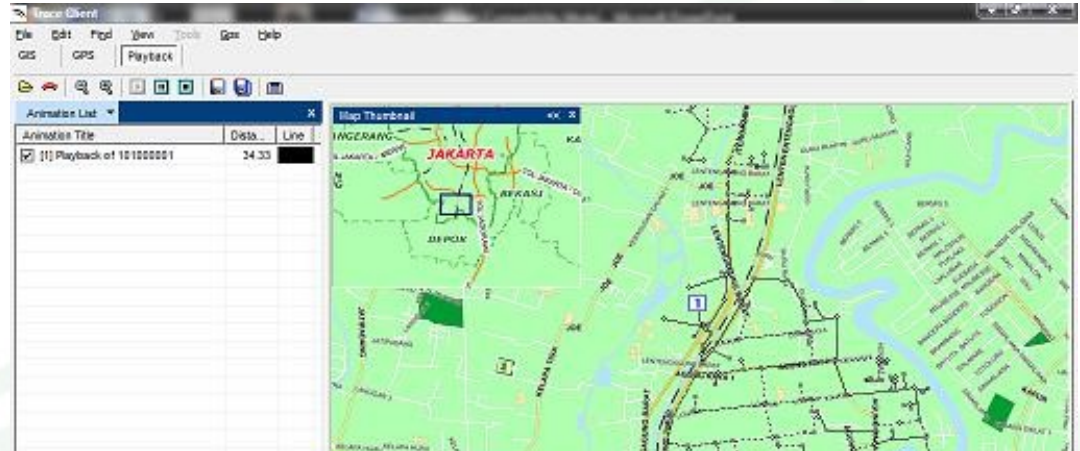

305 Alexandra Road #05-12
Vantage Automotive Centre,
Singapore 159942

Fungsi Standar Tracking

- Geofence
- Message Alert
- Playback History
- SMS Alert