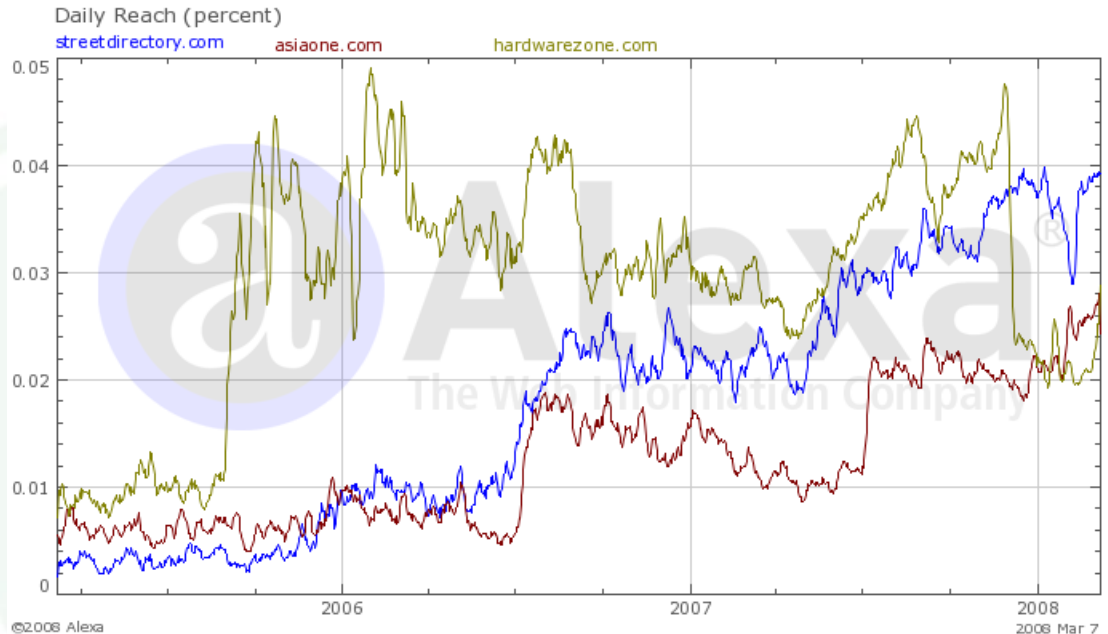

305 Alexandra Road #05-12
Vantage Automotive Centre,
Singapore 159942

Key Indicator

| Item | Performance Indicator | Statistics |
|------|-----------------------|--|
| 1 | Monthly Page Views | 22 million |
| 2 | Unique Visitors | 1.2 million |
| 3 | Global Ranking | Top 3000 worldwide |
| 4 | Local Ranking | Top 28 website in Singapore , 459 Indonesia |
| 5 | Cached Pages | > 1.5 million cached pages in popular search engines |