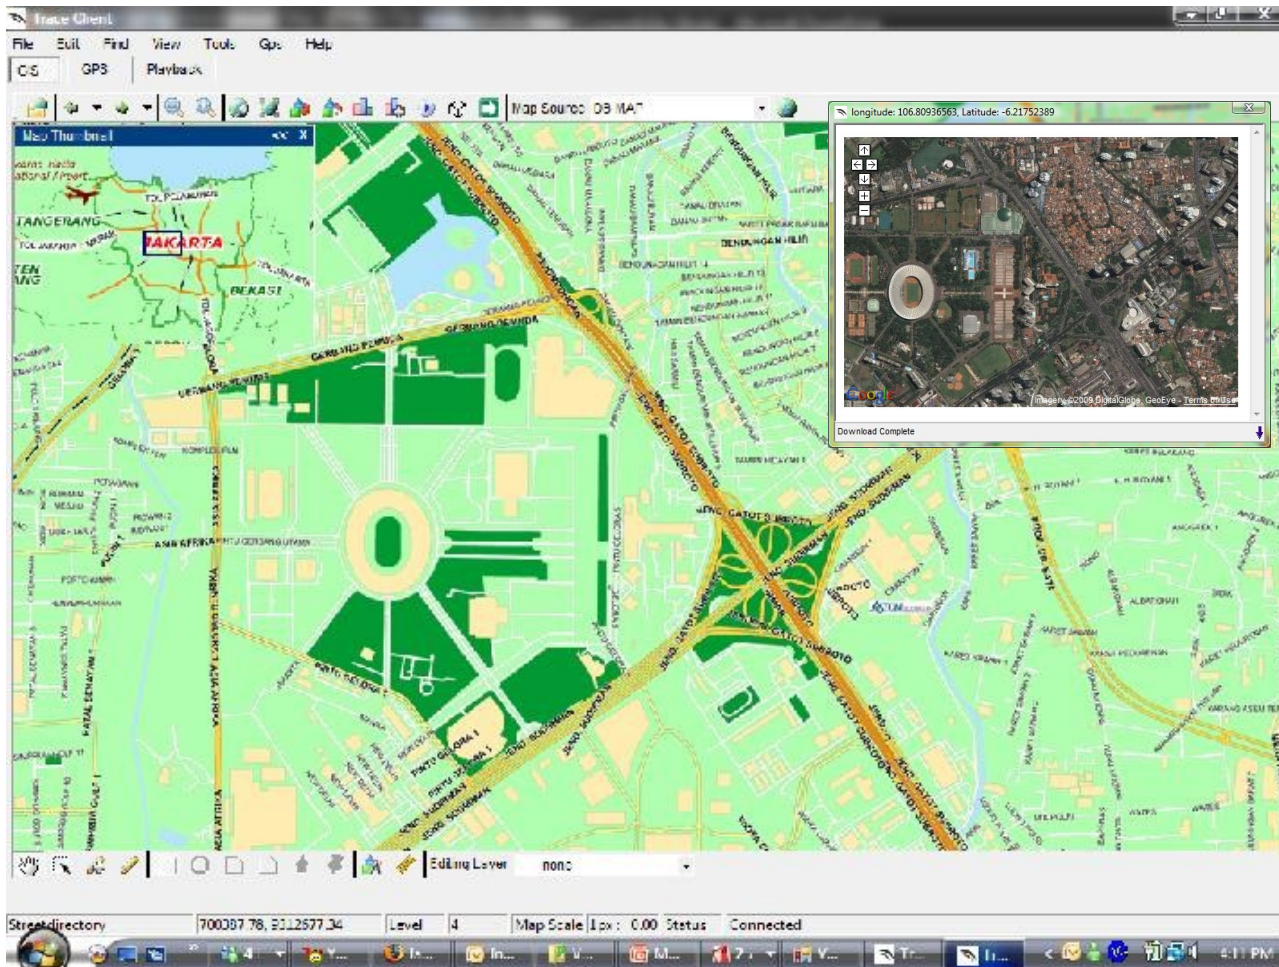

305 Alexandra Road #05-12
Vantage Automotive Centre,
Singapore 159942

Client Server

Tracking Location Realtime

305 Alexandra Road #05-12
Vantage Automotive Centre,
Singapore 159942

The screenshot displays a real-time location tracking application window titled "Trace Client". The interface includes a menu bar (File, Edit, Find, View, Tools, Gps, Help), a toolbar with various icons, and a "Device Manager" panel on the left. The "Device Manager" panel shows a list of tracked devices with their IDs (e.g., 101000040, 101000050, 101000051, etc.) and a "Devices Legend" at the bottom left. The main area is a map of Jakarta, Indonesia, showing major roads and landmarks. Numerous tracked devices are visible on the map, each represented by a small icon with a unique ID (e.g., 101000002, 101000025, 101000035, 101000036, 101000037, 101000038, 101000039, 101000040, 101000041, 101000042, 101000043, 101000044, 101000045, 101000046, 101000047, 101000048, 101000049, 101000050, 101000051, 101000052, 101000053, 101000054, 101000055, 101000056, 101000057, 101000058, 101000059, 101000060, 101000061, 101000062, 101000063, 101000064, 101000065, 101000066, 101000067, 101000068, 101000069, 101000070, 101000071, 101000072, 101000073, 101000074, 101000075, 101000076, 101000077, 101000078, 101000079, 101000080, 101000081, 101000082, 101000083, 101000084, 101000085, 101000086, 101000087, 101000088, 101000089, 101000090, 101000091, 101000092, 101000093, 101000094, 101000095, 101000096, 101000097, 101000098, 101000099, 101000100). The status bar at the bottom shows "Map Scale: 1px = 0.001 status: Connected".

Mapping Data Set

- Peta Raster
- 6 Level tampilan peta include : nama jalan utama, nama jalan raya, nama jalan, nama gang
- Real time Koordinat Longitude dan Latitude
- POI (*Point Of Interest*) lebih dari 314 Kategori
- Ratusan Ribu Record POI
- Peta dan database di update secara periodik
- Highly use friendly
- Integrated dengan Satellite Map.